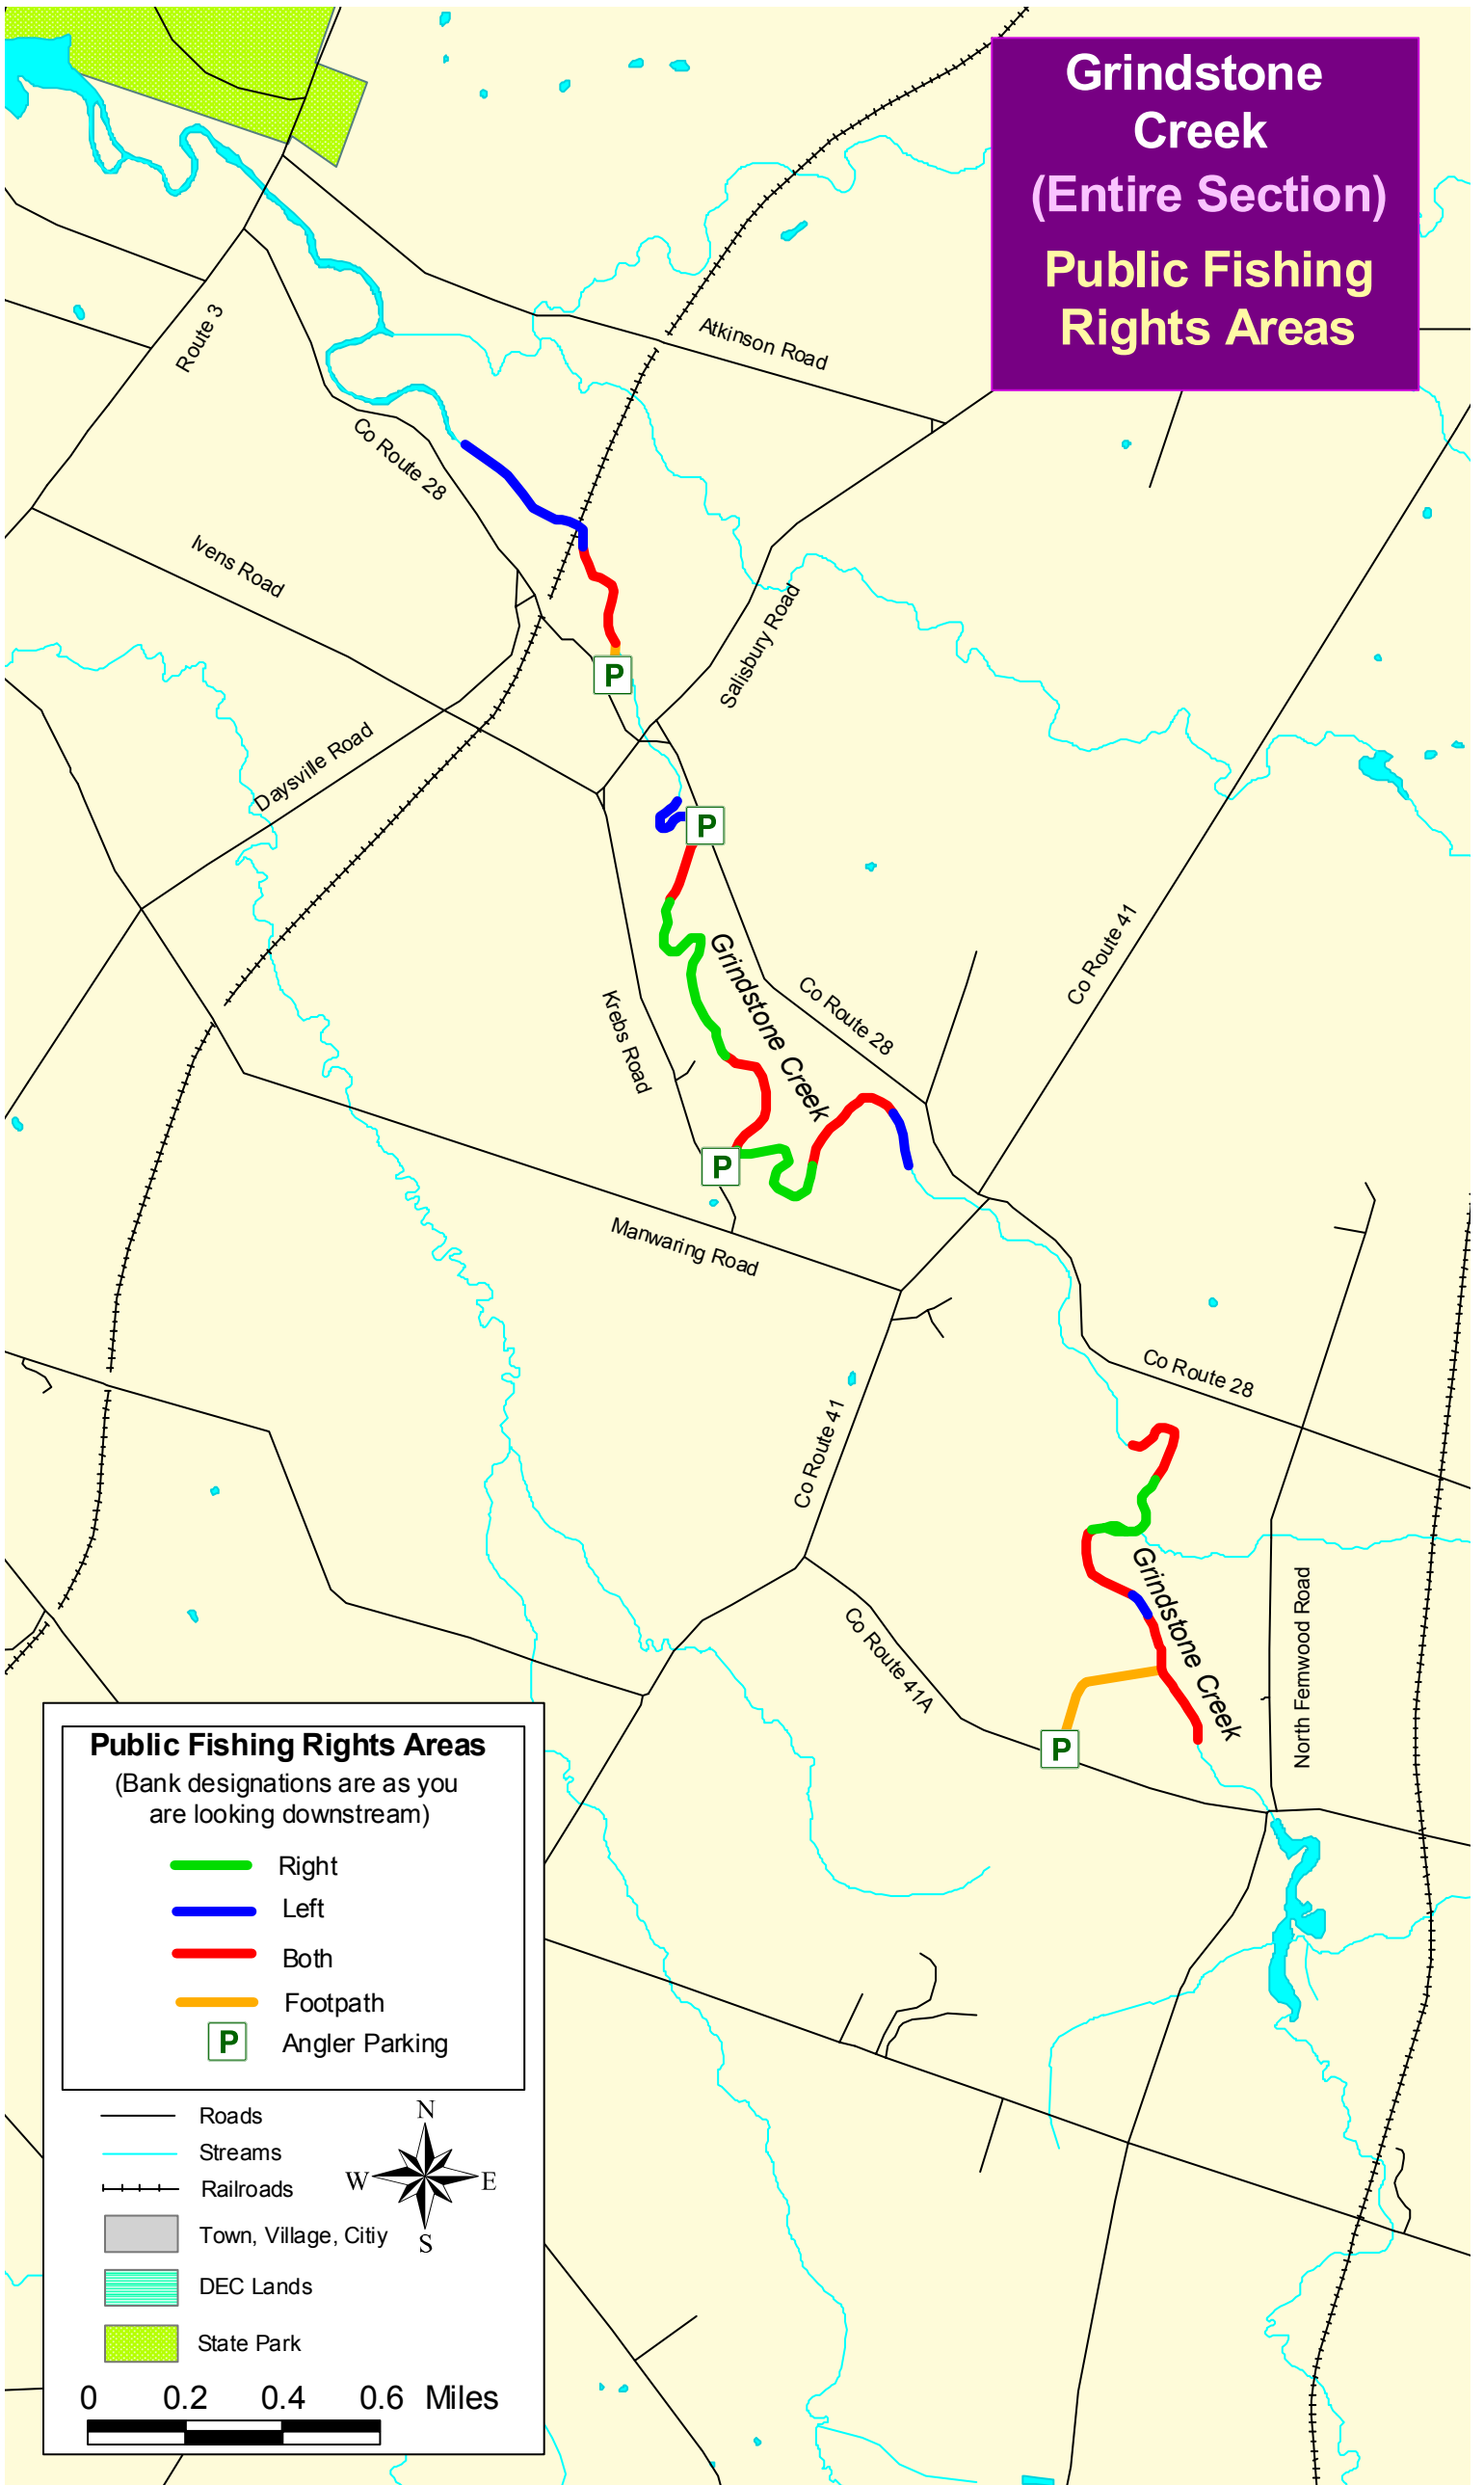

Grindstone Creek (Entire Section) Public Fishing Rights Areas

Public Fishing Rights Areas
(Bank designations are as you are looking downstream)

- Right
- Left
- Both
- Footpath
- P Angler Parking

- Roads
- Streams
- Railroads
- Town, Village, City
- DEC Lands
- State Park

0 0.2 0.4 0.6 Miles