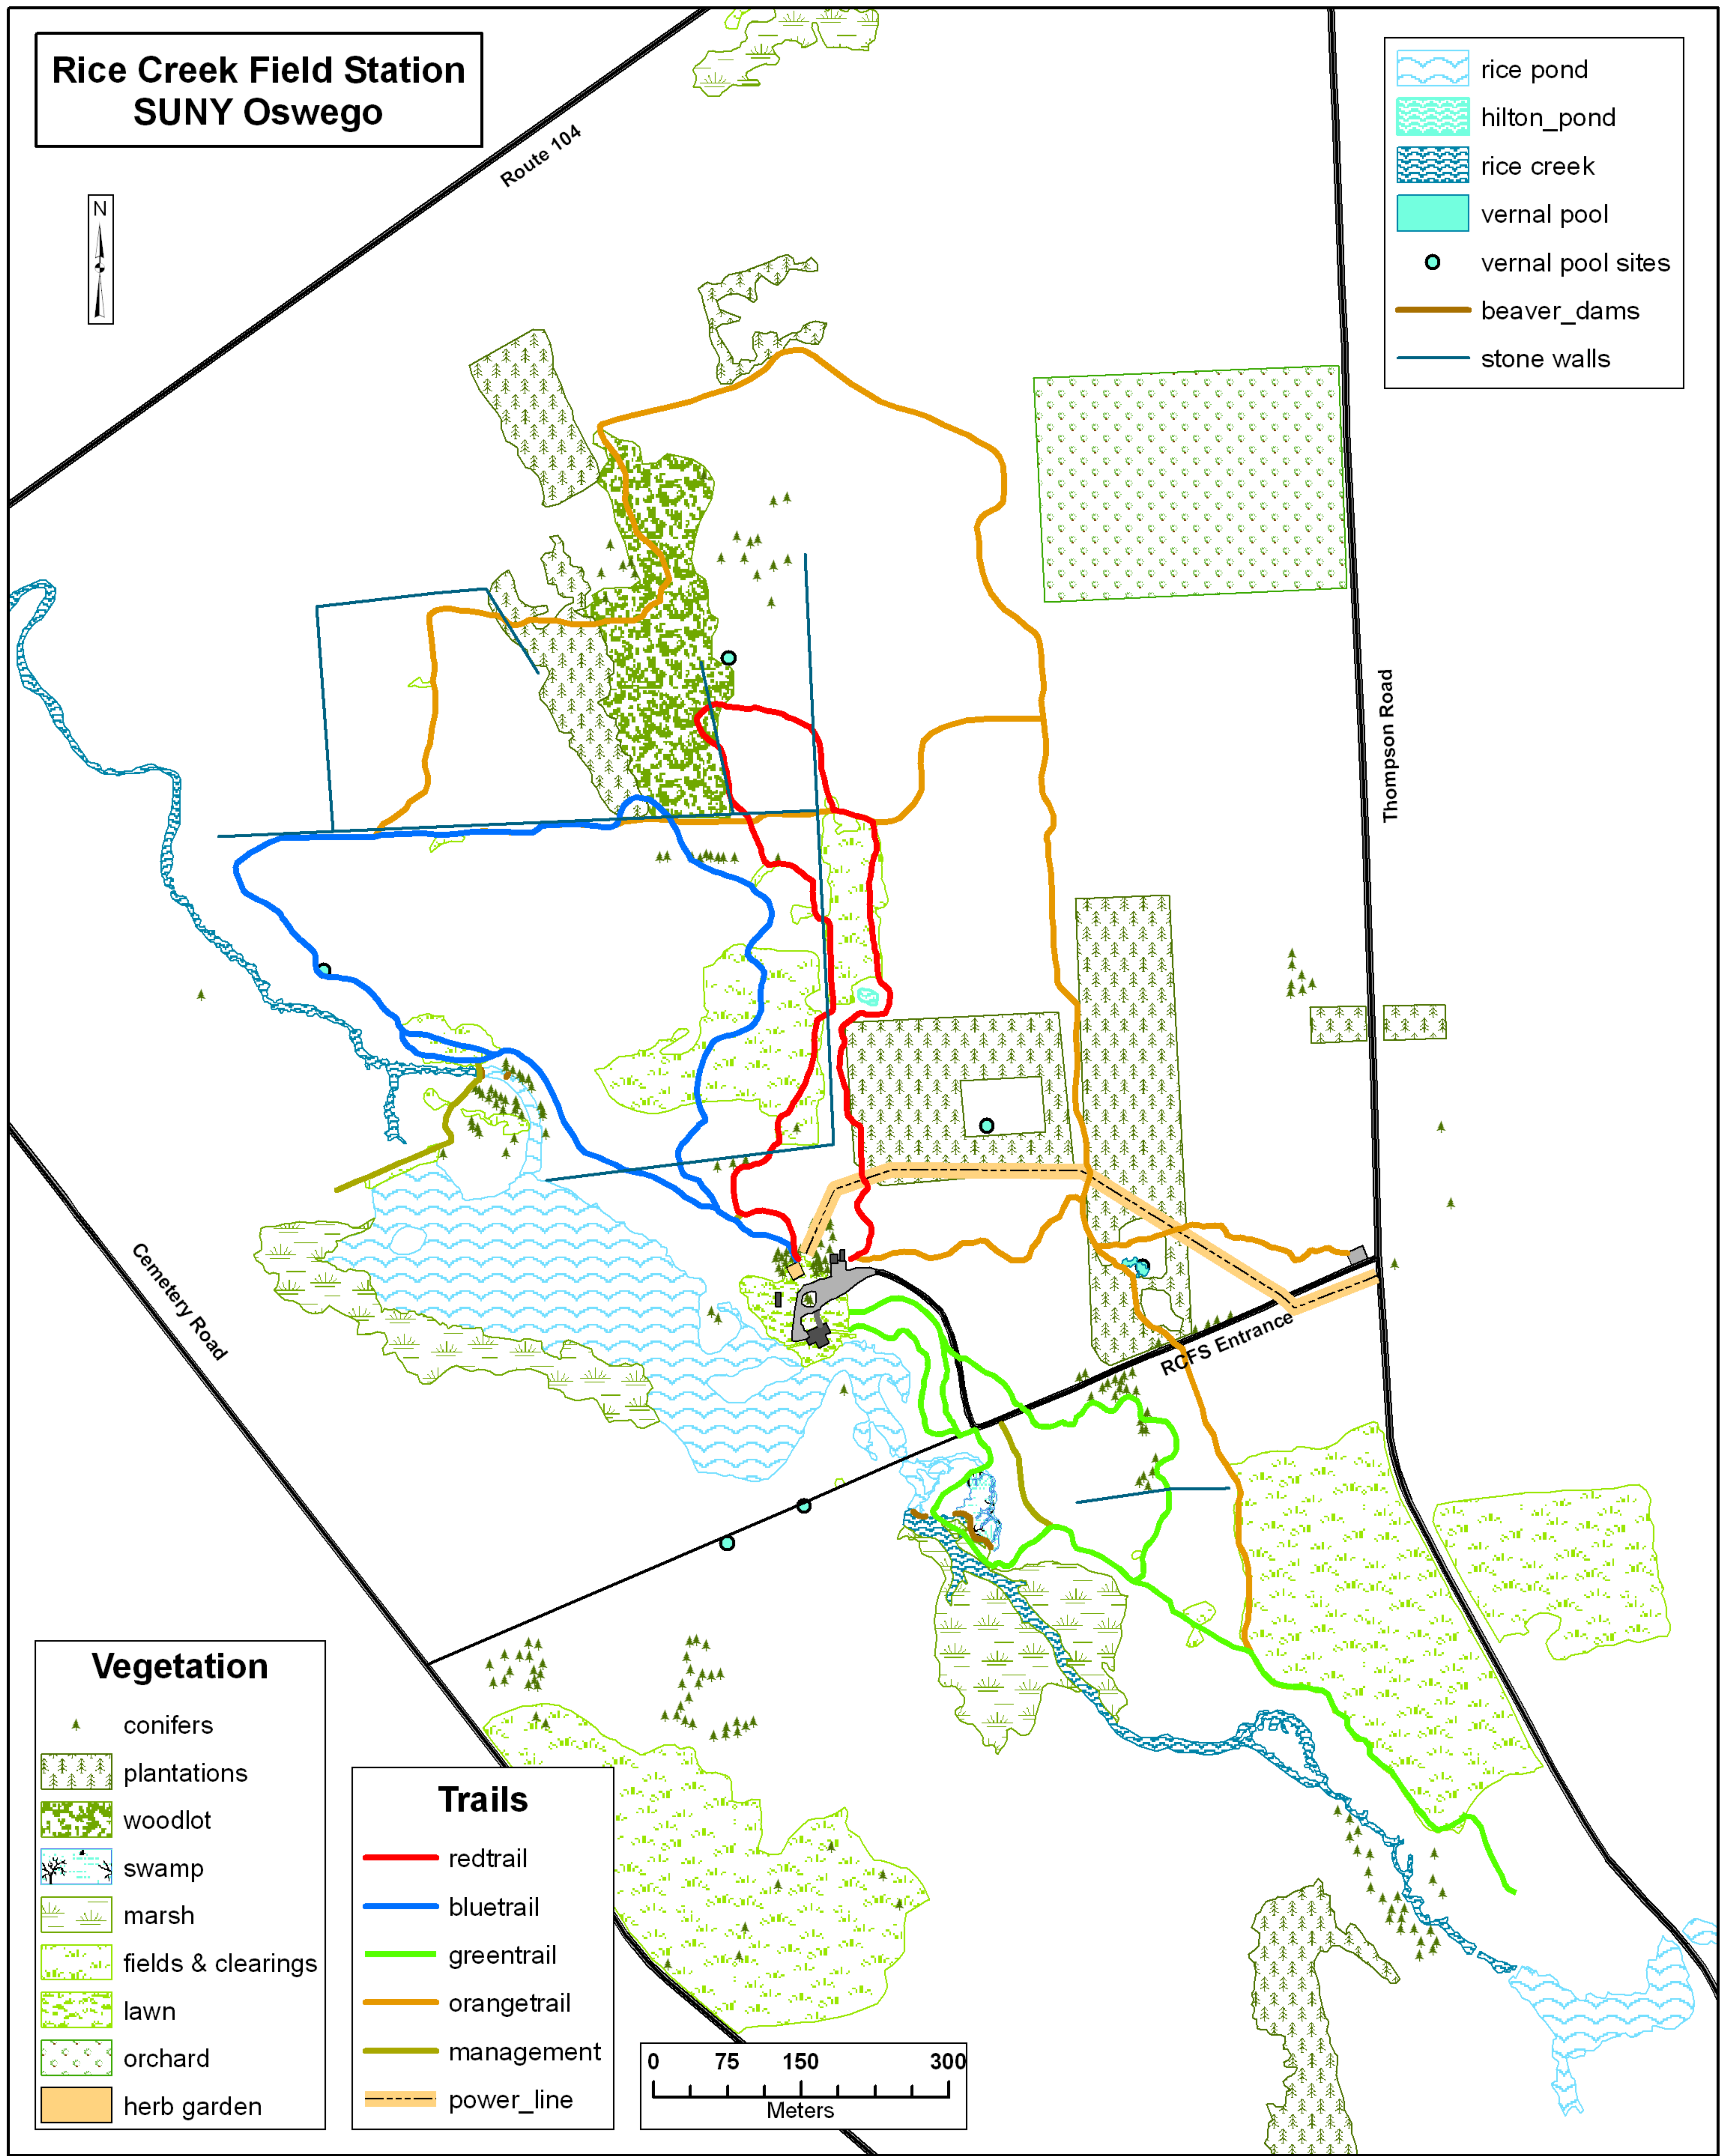

# Rice Creek Field Station SUNY Oswego

Route 104

	rice pond
	hilton_pond
	rice creek
	vernal pool
	vernal pool sites
	beaver_dams
	stone walls

Cemetery Road

Thompson Road

RCFS Entrance

### Vegetation

	conifers
	plantations
	woodlot
	swamp
	marsh
	fields & clearings
	lawn
	orchard
	herb garden

### Trails

	redtrail
	bluetrail
	greentrail
	orangetrail
	management
	power_line