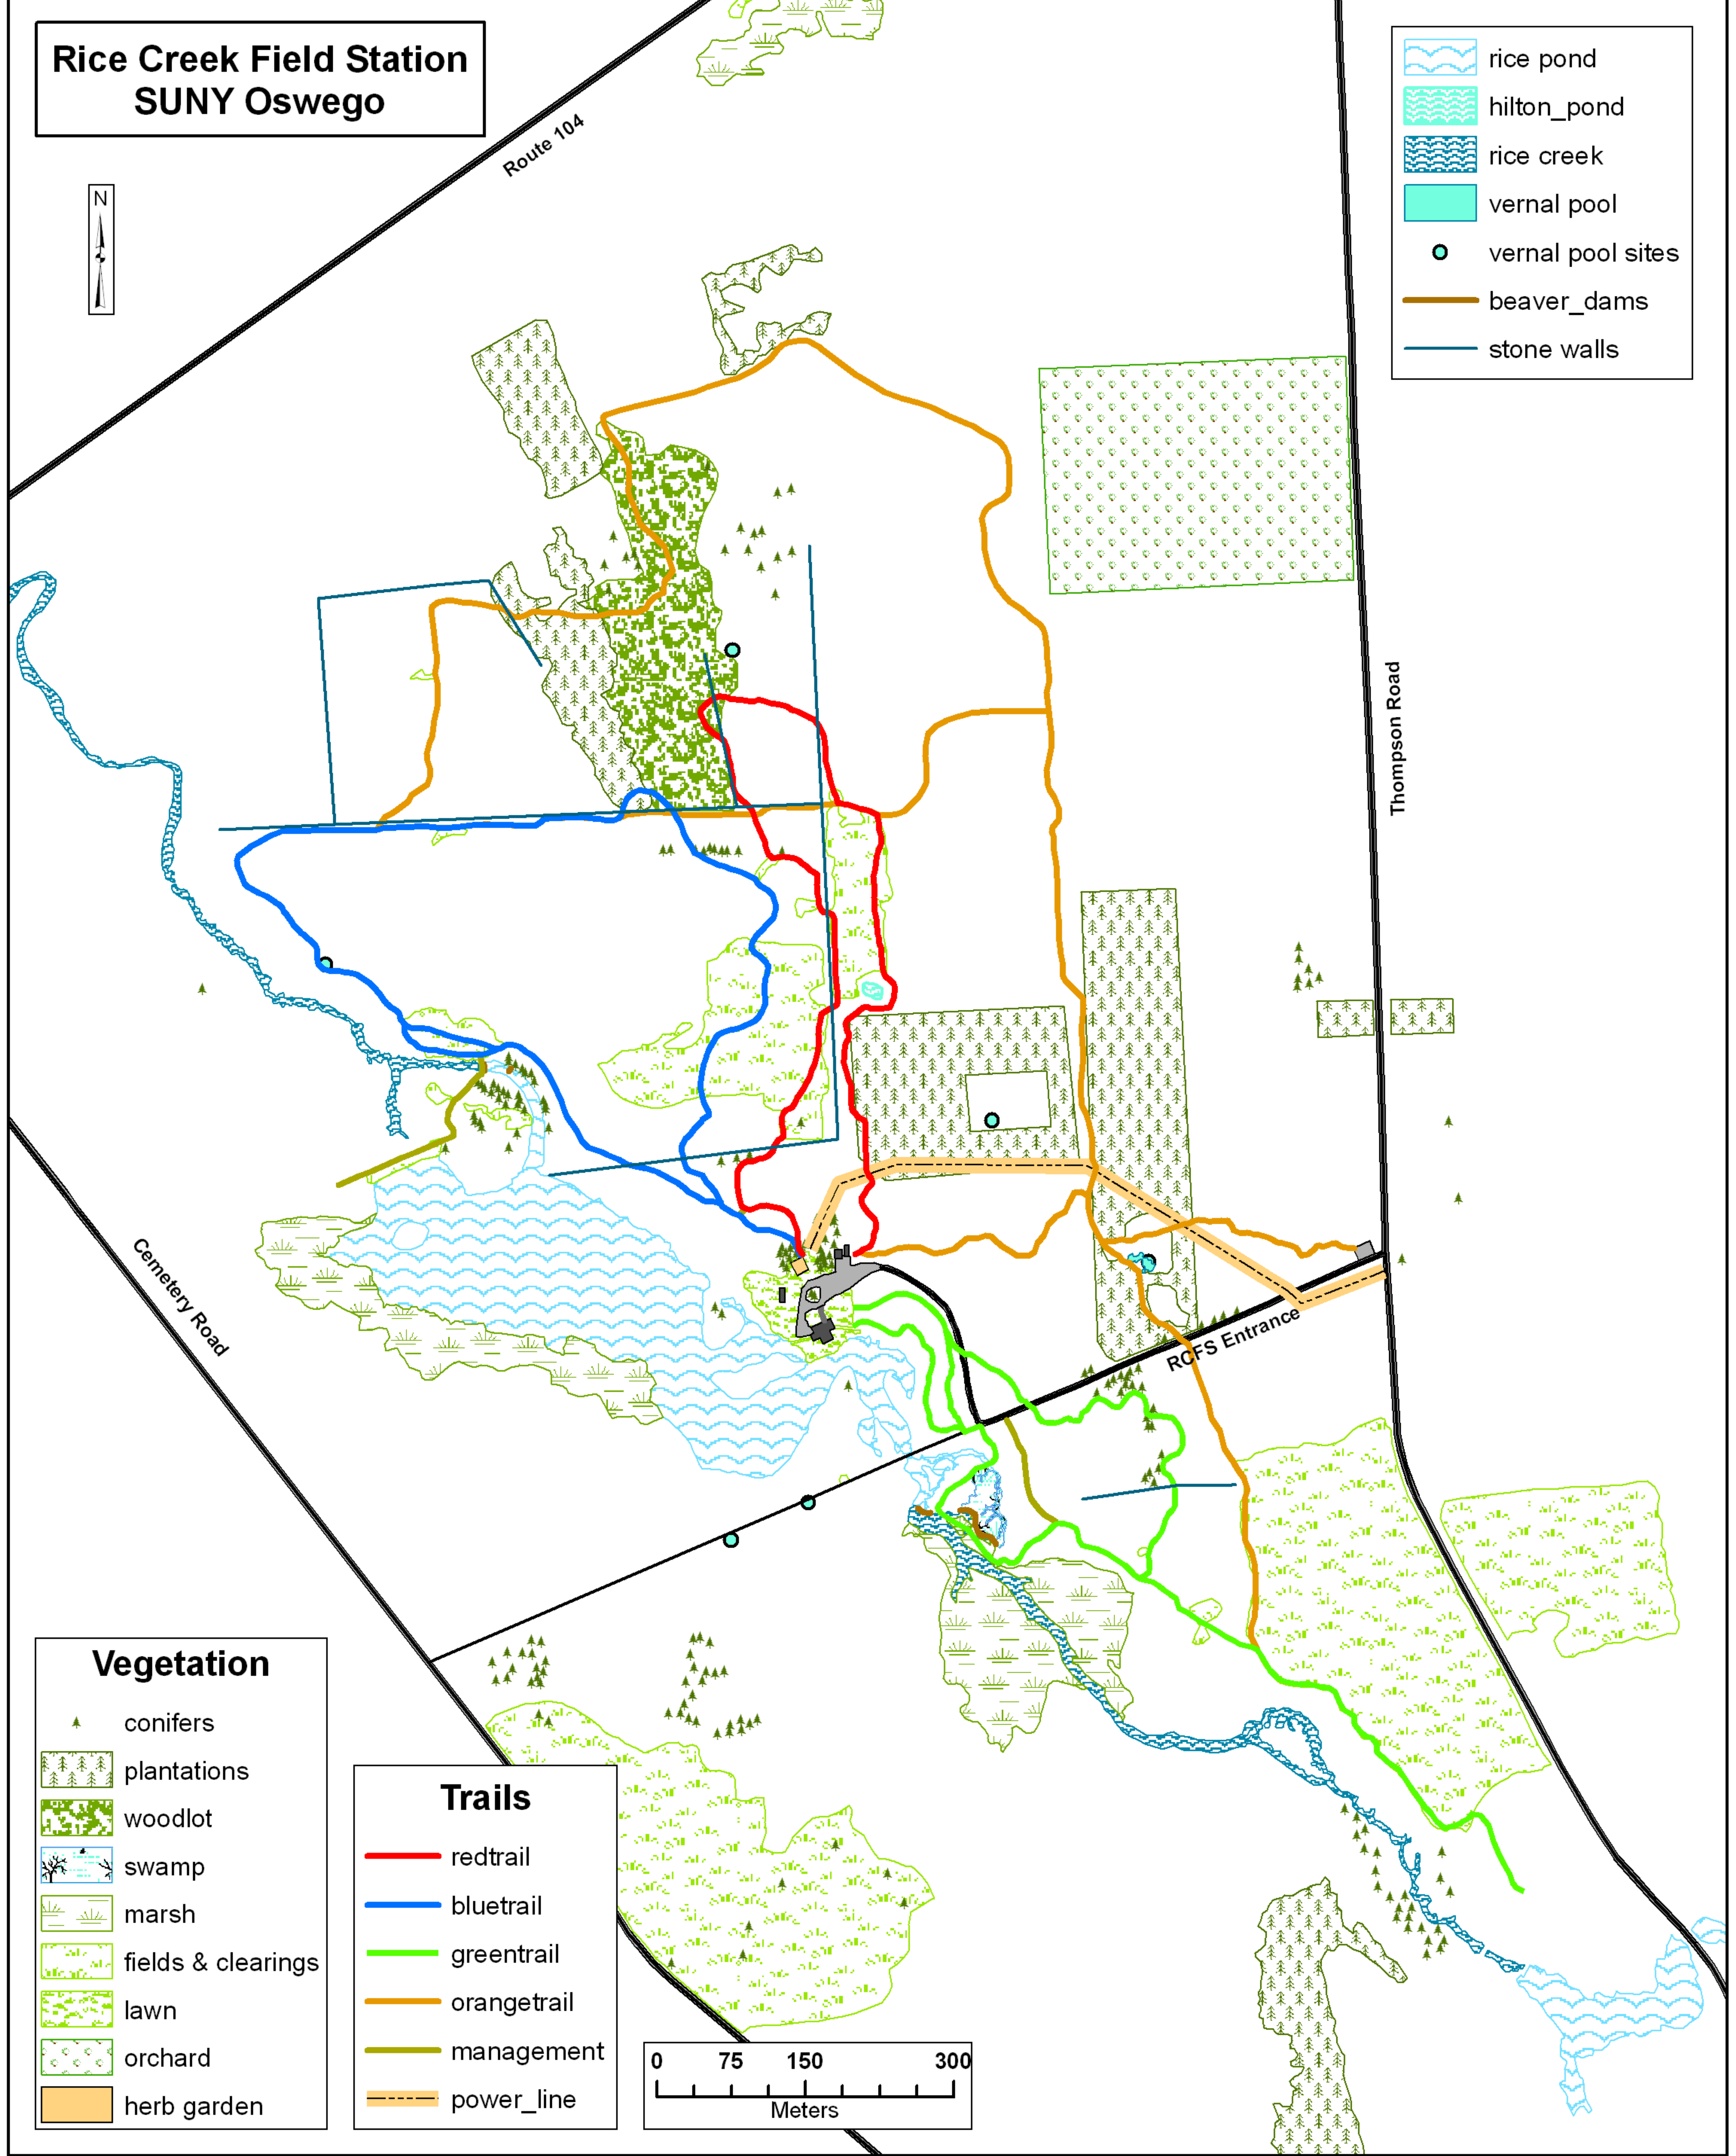

Rice Creek Field Station SUNY Oswego

Route 104

	rice pond
	hilton_pond
	rice creek
	vernal pool
	vernal pool sites
	beaver_dams
	stone walls

Cemetery Road

Thompson Road

RCFS Entrance

Vegetation

	conifers
	plantations
	woodlot
	swamp
	marsh
	fields & clearings
	lawn
	orchard
	herb garden

Trails

	redtrail
	bluetrail
	greentrail
	orangetrail
	management
	power_line