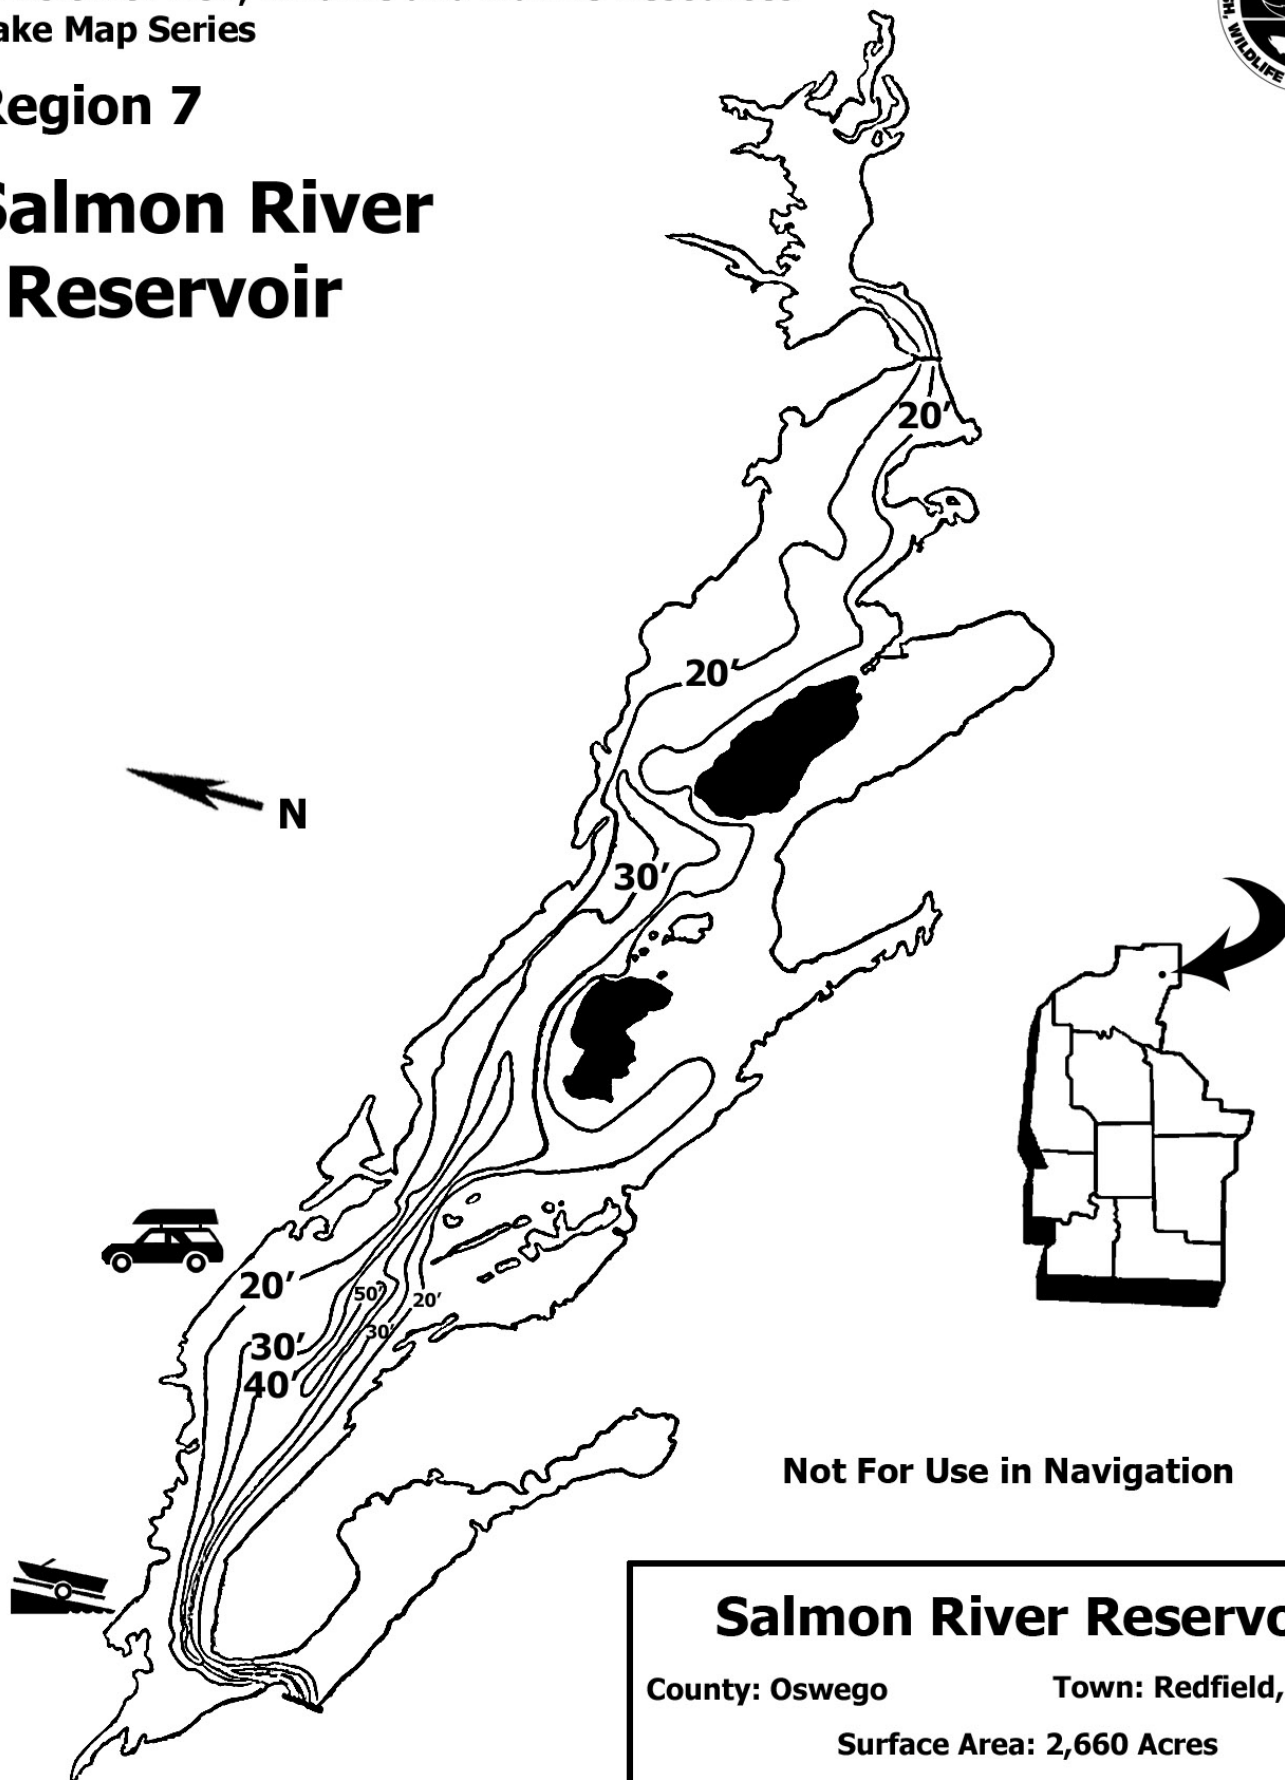

Region 7

Salmon River Reservoir

Not For Use in Navigation

Salmon River Reservoir

County: Oswego

Town: Redfield, Orwell

Surface Area: 2,660 Acres

Fish Species Present: Largemouth Bass, Smallmouth Bass, Rock Bass, Pumpkinseed, Yellow Perch, Black Crappie, Rainbow Trout, Brown Trout

Scale: 0  4,500 ft